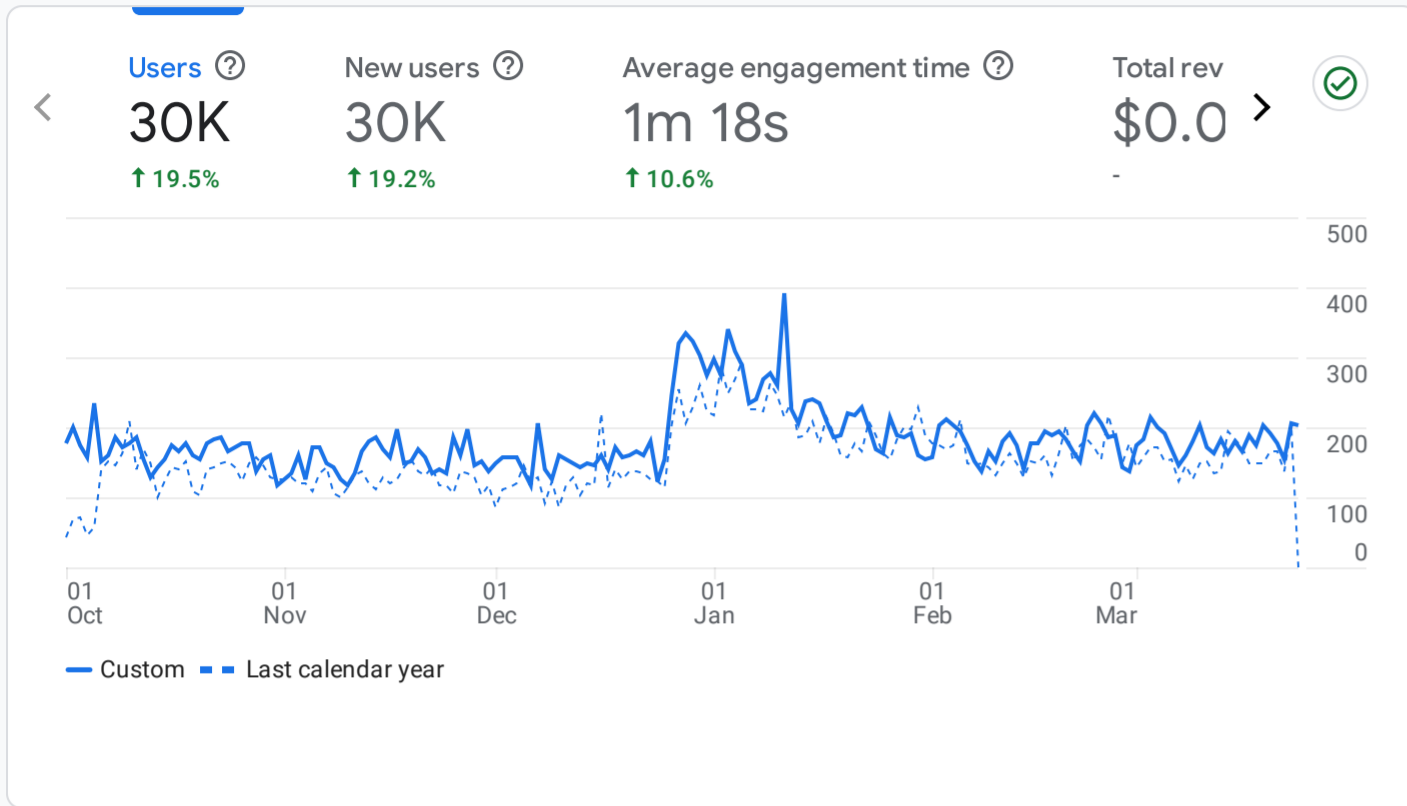

All Users [Add comparison](#)

Custom Oct 1, 2023 - Mar 24, 2024
Compare: Oct 1, 2022 - Mar 24, 2023

Hanmer Springs Website Board Report

Sessions by Session primary channel group...

SESSION PRIMARY CHAN...	SESSIONS	Change
Organic Search	29K	↑ 29.5%
Referral	3.8K	↓ 27.6%
Direct	3.4K	↑ 20.4%
Organic Social	124	↓ 47.0%
Email	24	↓ 75.0%
Unassigned	54	↑ 14.9%

[View traffic acquisition](#)

WHICH PAGES AND SCREENS GET THE MOST VIEWS?

Views by Page title and screen class

PAGE TITLE AND SCREEN ...	VIEWS	Change
Home Explore Our Alpine Vil...	11K	-
Hanmer Springs Alpine Spa ...	0	↓ 100.0%
Activities	6.4K	↑ 278.7%
Accommodation The Pools ...	0	↓ 100.0%
Accommodation Suitable fo...	6.8K	-
Activities in Hanmer Springs ...	4.9K	-
Weather - Visit Hanmer Sprin...	2K	↓ 30.6%