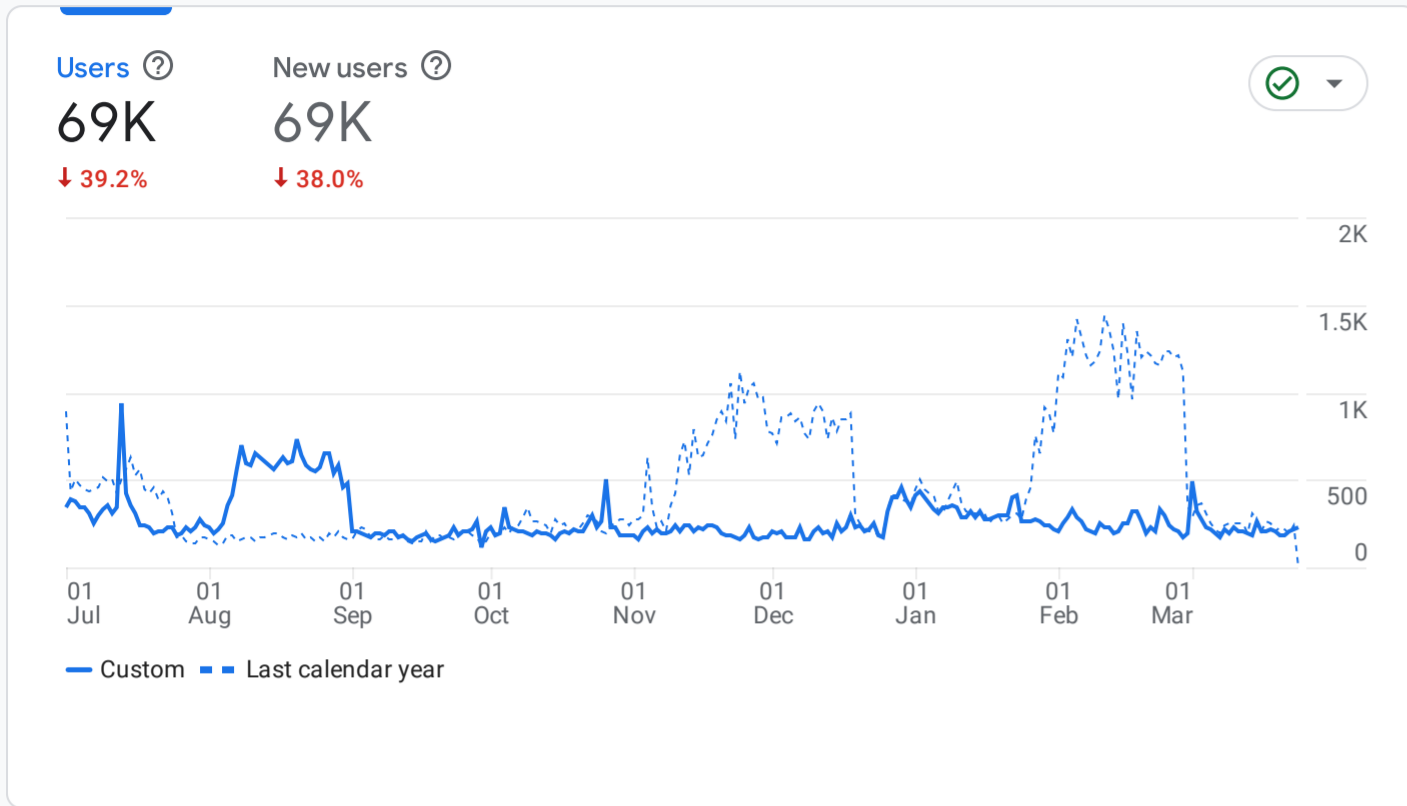

All Users Add comparison +

Custom Jul 1, 2023 - Mar 24, 2024  
Compare: Jul 1, 2022 - Mar 24, 2023

### Visit Hurunui Overview

Sessions by Session primary channel group...

SESSION PRIMARY CHAN...	SESSIONS	
Organic Search	47K	↓ 10.7%
Paid Search	12K	↓ 83.1%
Referral	12K	↓ 0.6%
Direct	9.2K	↓ 1.8%
Organic Social	4.6K	↑ 133.7%
Display	5	↓ 99.8%
Email	447	↓ 73.0%