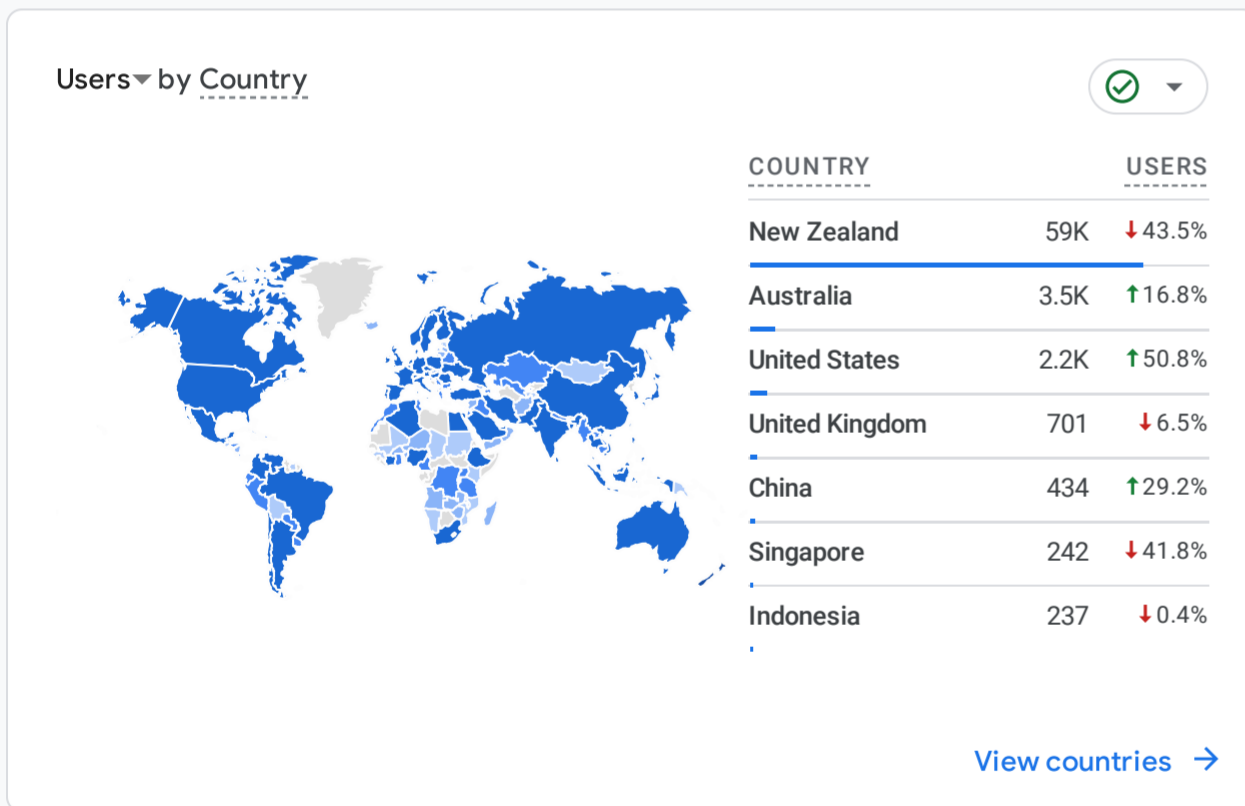

Sessions by Session manual sou...

SESSION MANUAL ...	SESSIONS	
google	46K	↓ 11.8%
visithammersprings.c...	5.6K	↑ 169.7...
hammersprings.co.nz	2.5K	↓ 43.8%
fb	4K	-
Facebook	5	↓ 99.8%
newzealand.com	586	↓ 68.7%
1. Master List - Gene...	437	↓ 73.0%

[View Manual campaigns](#)